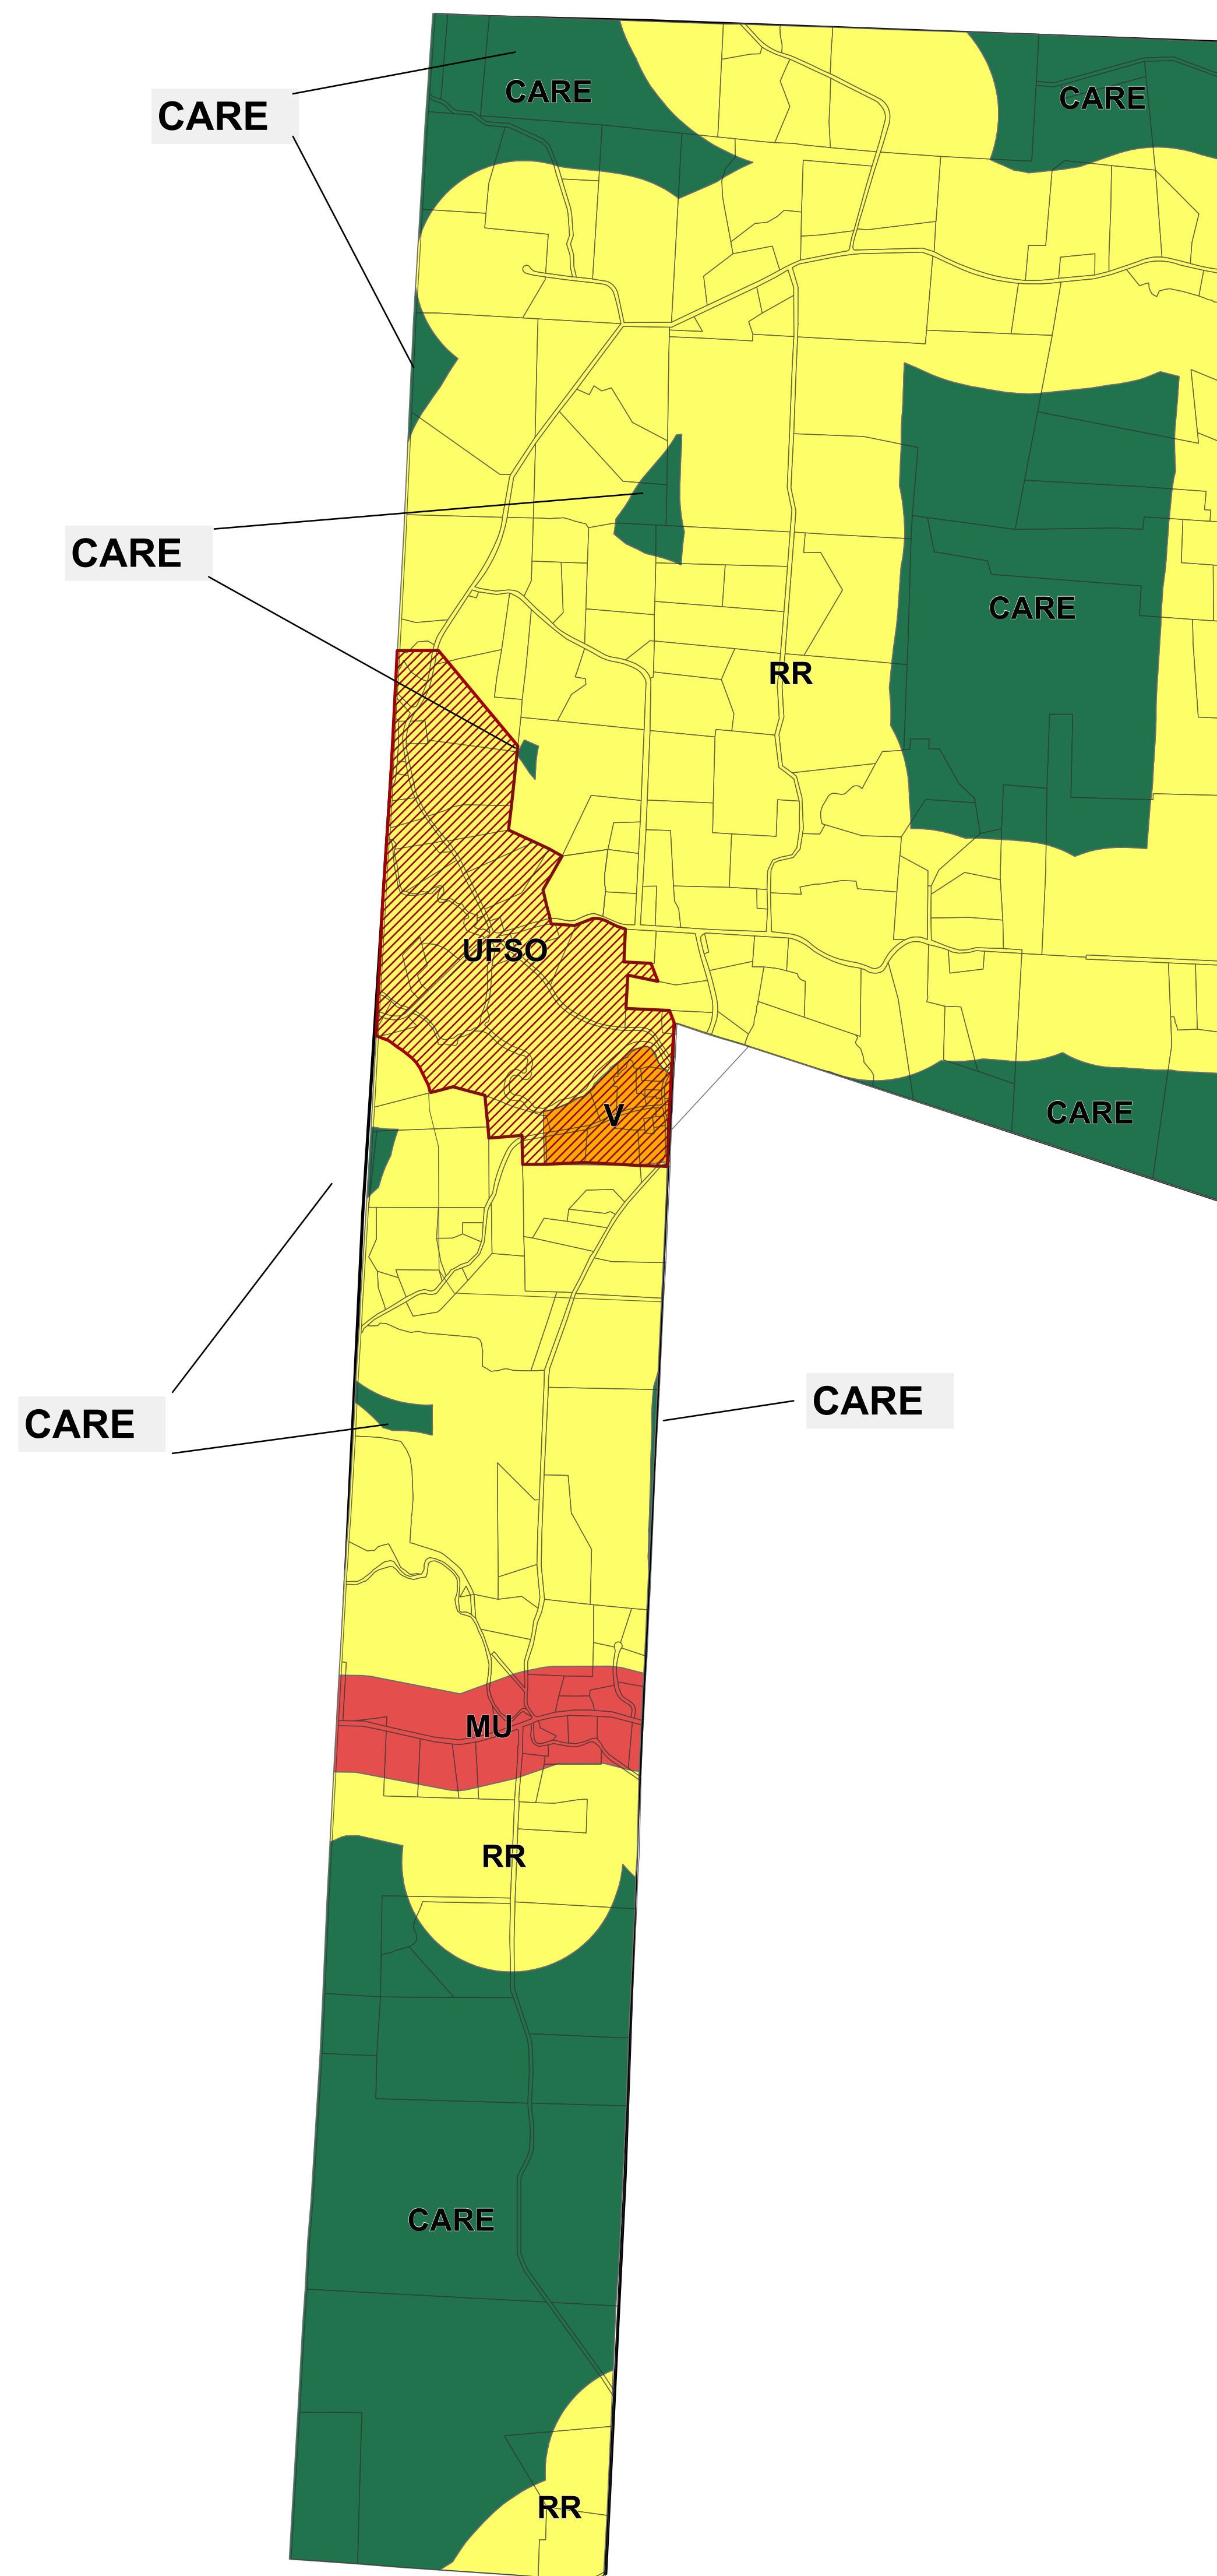

# Zoning Map

## Town of Landgrove, Vermont

Prepared by Bennington County Regional Commission  
March 2024

-  Utley Flats Scenic Overlay (UFSO)
-  Parcels
-  Village (V)
-  Mixed Use (MU)
-  Rural Residential (RR)
-  CARE (CARE)
-  Town Boundary